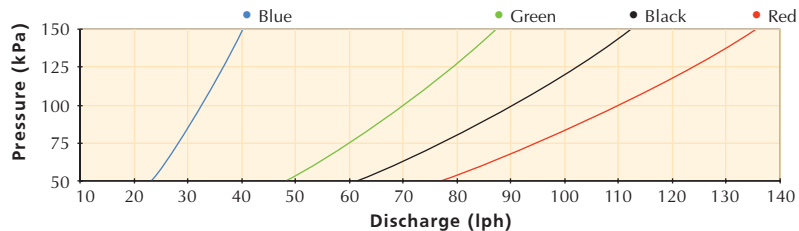

### Features

- Winged base with 'Quick' thread for rapid and easy installation.
- No tools required.
- Choice of three spray patterns – 360°, 180°, 90°.
- Four colour coded flow rates.

### Applications

Home and landscaped gardens and horticultural applications.

Single Piece Jets 360°

Single Piece Jets 180°

Single Piece Jets 90°

Performance			360°	180°	90°
COLOUR AND ORIFICE SIZE	PRESSURE (kPa)	FLOW (lph)	DIAMETER (m)	RADIUS (m)	
Blue 1.0 mm	50	25	1.6	0.8	1.1
	100	35	2.0	1.0	1.4
	150	43	2.4	1.2	1.7
Green 1.5 mm	50	48	2.0	1.0	1.3
	100	70	2.4	1.2	1.6
	150	88	2.8	1.5	1.9
Black 1.7 mm	50	62	2.4	1.2	1.6
	100	90	2.8	1.5	1.9
	150	113	3.2	1.8	2.2
Red 1.9 mm	50	77	2.5	1.4	1.8
	100	110	3.0	1.7	2.1
	150	134	3.4	2.0	2.4

### Flow Rate

### Specifications

DIMENSIONS	UV STABILISED MATERIALS	BASE/CONNECTION TYPE
HEIGHT 22 mm WIDTH across wings 12 mm WEIGHT (approx) 0.6 g	acetal	Inlet: 'QUICK' THREAD 4 mm